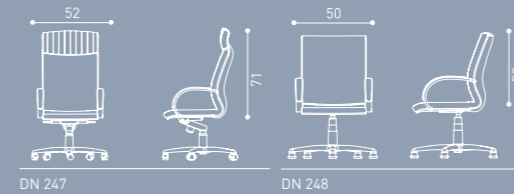

DN 247

DN 248

DUNA