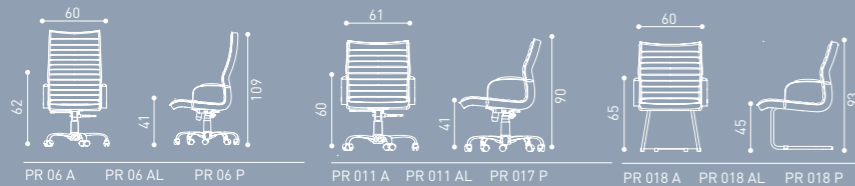

PORTO

TEKNİK DETAY