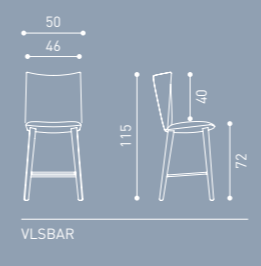

VL015ALQ

VLS018PWH

VELA