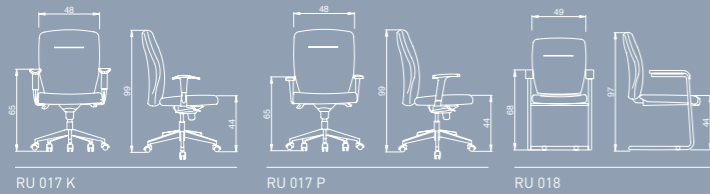

RB 06 AL

RUNY

TIFFANY

TEKNİK DETAY