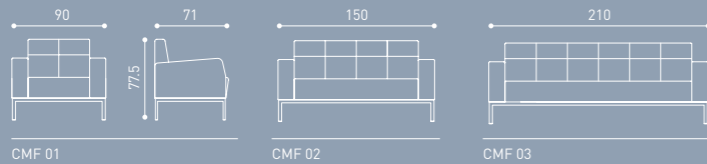

COMFORT

TEKNİK DETAY