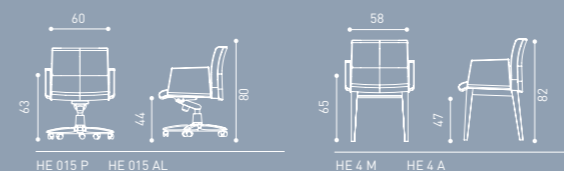

TEKNİK DETAY