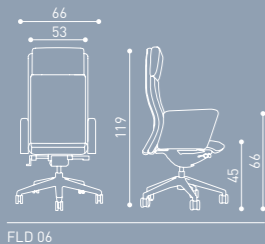

Fold, which takes attention with its extraordinary design, provides maximum comfort to its user.

FOLD

TEKNİK DETAY

Derinlik ayarlı oturma
Sliding seat

3D ayarlı poliüretan kolçak
3D adjustable pu armrest

Ayarlanabilir sırt destek sistemi
Adjustable dynamic double
backrest