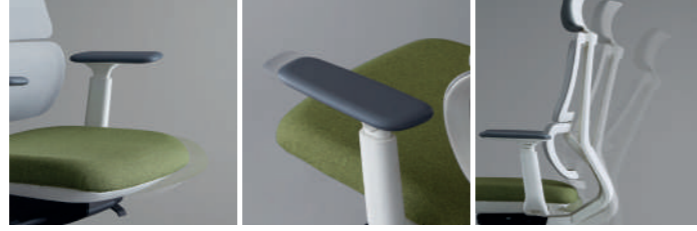

Derinlik ayarlı oturma
Sliding seat

3D ayarlı poliüretan kolçak
3D adjustable pu armrest

Ayarlanabilir sırt destek sistemi
Adjustable dynamic double
backrest

Göz alıcı dinamik çift sırt destek sistemi
Duoflex'in dinamik sırt tasarımı ile elde edilen
konfor uzun toplantı saatlerinde bile vücudunuzu
yormadan toplantıya odaklanmanızı sağlar.