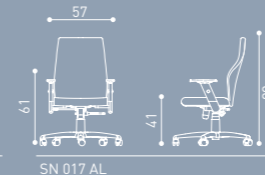

SN 018 K

SN 017 AL