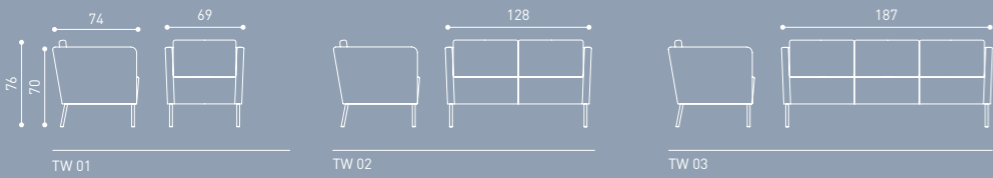

*Karazi is ready to welcoming guests
with its stylish look and comfortable structure.*

KR 02

KARAZI

TW 03

TW 01

TW 02

Twin mekanlarınıza renk katarak, minimal tasarımı ve konforu ile kullanımınıza hazır.

Twin, which takes its name from the twin design detail on the back, makes a difference with its comfort.