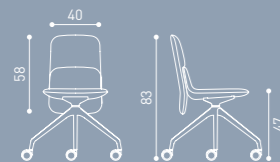

TEKNIK DETAY

TUX022PWH
TUX022PBK