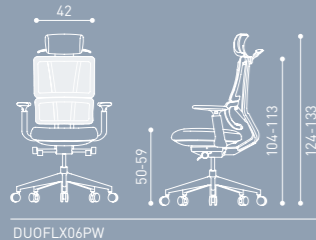

DUOFLX017PW

DUOFLX06PW