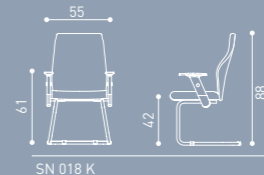

SN 018 K

SINGLE