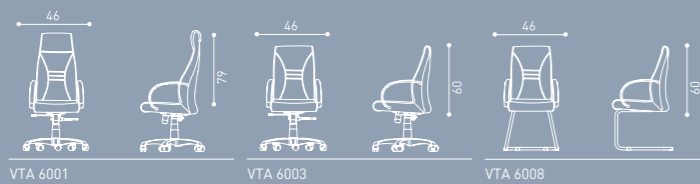

VTA 6001

VTA 6003

VTA 6008

TEKNİK DETAY