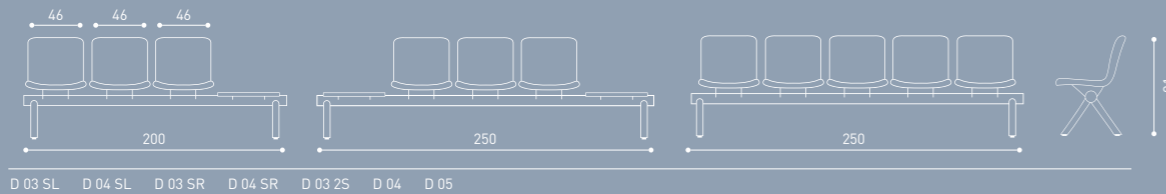

D 05

Modüler yapısı sayesinde ister ikili kullanın ister ofisinize göre tasarlayın. Dias sizin için her şeyi düşündü.

Thanks to its modular structure, you can either use it with double version or design it according to your office. Dias has thought of everything for you.

DIAS