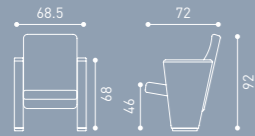

OX 01
OX 02

TEKNİK DETAY