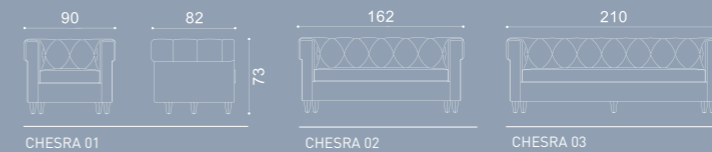

TEKNİK DETAY