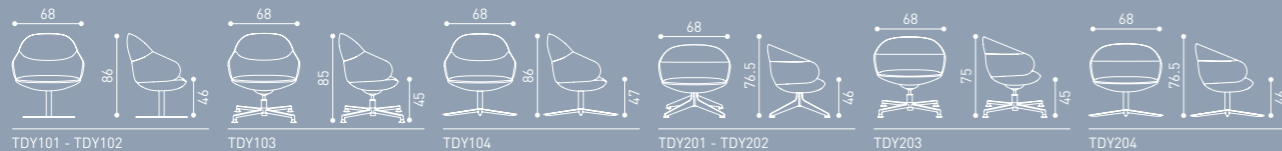

TEKNIK DETAY