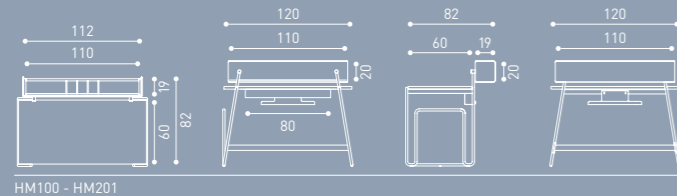

*With its drawers, hobby box, and bookcase module, Hobby
table provides multi-functional usage and full of creative
times for both home and office environments.*

HM201LC

TEKNİK DETAY

HM100 - HM201

HOBBY

Designed by Ece Yalım Design Studio