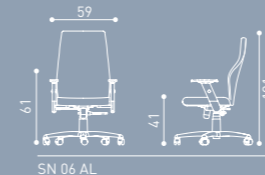

SN 017 AL

SN 06 AL