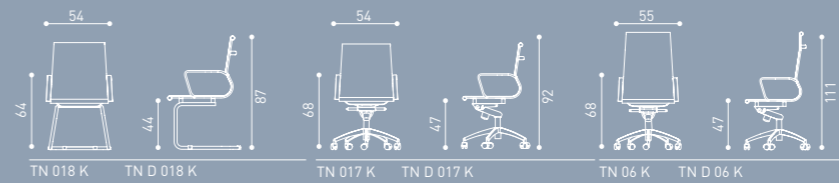

TEKNİK DETAY