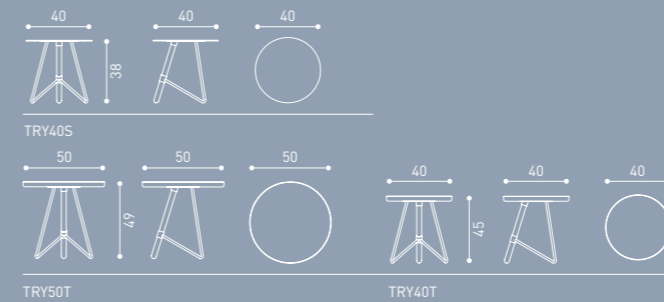

Çoğu insanların yaşam tarzı haline gelmiş ahşabın metal ile uyumunun en güzel olduğu ortamlarından biri diyebiliriz. Trey modelimiz sehpa ve puf olarak tasarlanmıştır.

Trey coffee table and pouf series is an excellent design that combines metal and wood materials together.

TRY50T