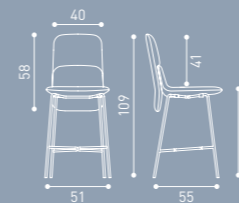

TUXBAR01

TUXBAR02

TUX043AL

TUX022PWH

TEKNIK DETAY

TUXBAR01

TUX