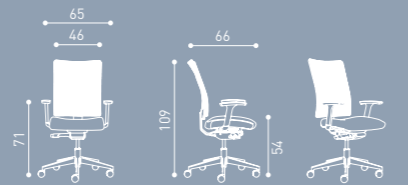

STL 017 AL

STEEL