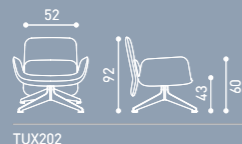

TUX203-TUX204

TUX202