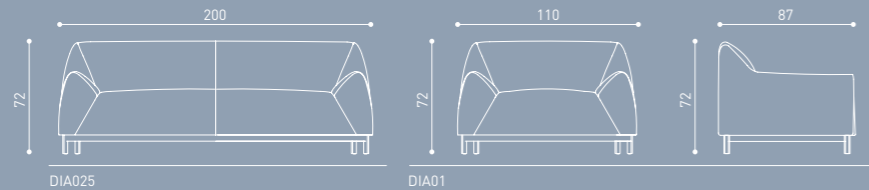

TEKNİK DETAY

DIAN

Designed by Cansu Ata