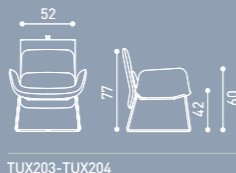

TUX02-TUX02K

TUX203-TUX204