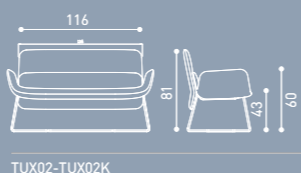

TUX02-TUX02K

TUX