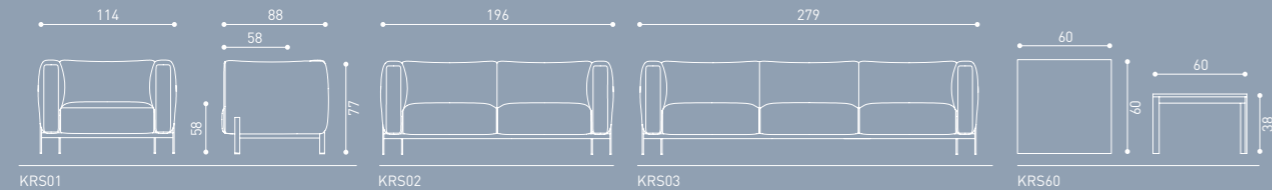

Sofa comfort from Krosa, which takes its name from its crossed leg structure! It stands out with its design and comfort in large offices and waiting areas.

KRS03

KRS03

KRS01

KRS02

KROSA

Designed by Rüya Akyol