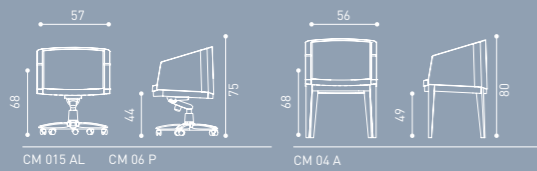

COMO

HERA

TEKNİK DETAY