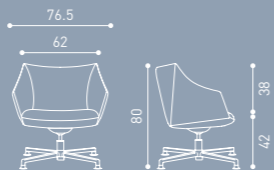

VL103

TEKNIK DETAY

VELA