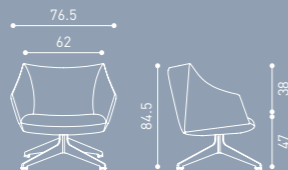

VL102

TEKNIK DETAY

VELA