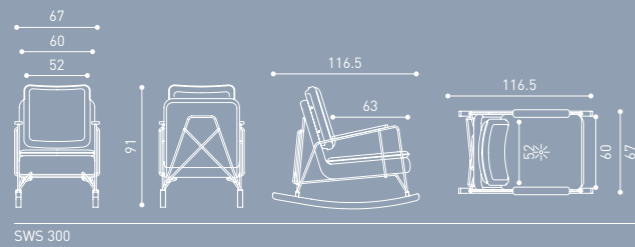

Metal Renk Seçenekleri
Metal Color Options

SWS 300

POUFFE SWING