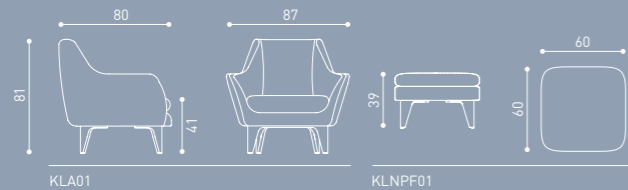

TEKNİK DETAY

KLAN

Designed by Cansu Ata