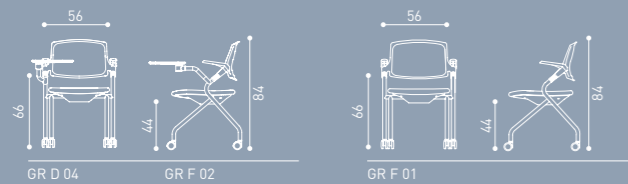

GRACE

TEKNİK DETAY