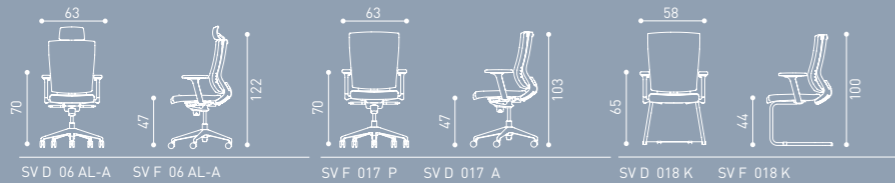

Hem şık hem rahat... Svago, özel bel destek ünitesi sayesinde hem estetik hem ergonomiyi bir arada sunuyor. Opsiyonel olarak tercih edilebilen kafalığı, fileli ya da döşemeli seçenekleriyle, uzun mesai saatleri artık çok daha kolay geçecek.

Stylish and comfortable... Svago offers both aesthetics and ergonomics together thanks to its special waist support unit. Long-term working hours will be much comfortable with the optionally available headrest, mesh or upholstered options.