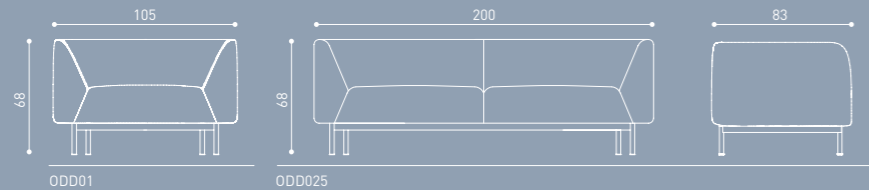

TEKNİK DETAY