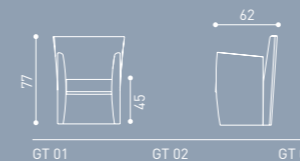

Greta is suitable to use as a guest, waiting, or conference chair according to needs. It offers the ideal solution with/without castor and writing tablet.

GT 01

GT 02

GT 03

GT 01

TEKNİK DETAY

GT 01

GT 02