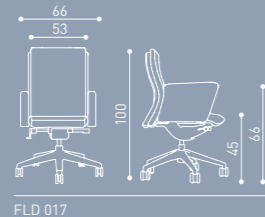

Fold, which takes attention with its extraordinary design, provides maximum comfort to its user.

FOLD

TEKNİK DETAY

Derinlik ayarlı oturma
Sliding seat

3D ayarlı poliüretan kolçak
3D adjustable pu armrest

Ayarlanabilir sırt destek sistemi
Adjustable dynamic double
backrest