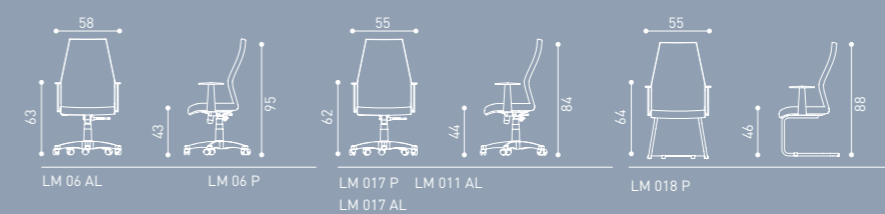

LIMA

Alüminyum kol ve ayak yapısıyla ofislerin yeni ürünü Vita hem dayanıklı hem ergonomik.

The new chair series for office place, Vita, provides durability and affordability with its aluminum base and armrest design.