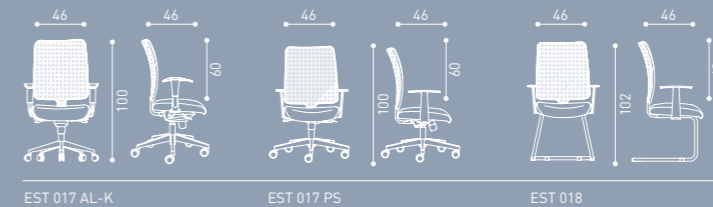

EST 017 AL-K

EST 017 PS

EST 018

ESTELA