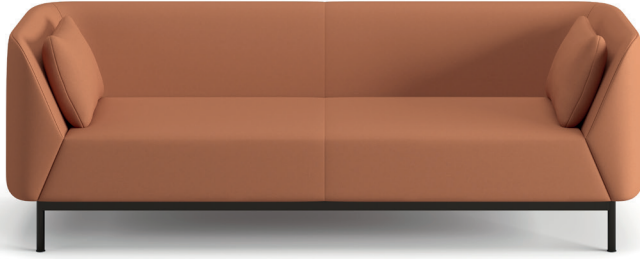

 **rapido**

ODD025

ODDA product family stands out with its triangular arms, comfortable seating, and minimalist design. Specifically designed for office settings, this sofa adds elegance to modern workspaces with its sleek lines. Combining functionality and aesthetics, ODDA is an ideal choice to make your workdays more comfortable and productive.