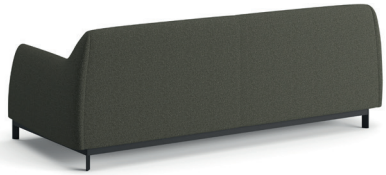

DIAN

The newly arrived
in the family

2024 Collection

DIA01

 **rapido**

DIA025

DIAN product family brings comfort and elegance to your office space. This sofa, with its arm and back details creating a sense of unity, adds a modern touch with its sleek lama legs. An ideal choice for those seeking the comfort of home in office settings. With DIAN, comfort and aesthetics come together seamlessly.